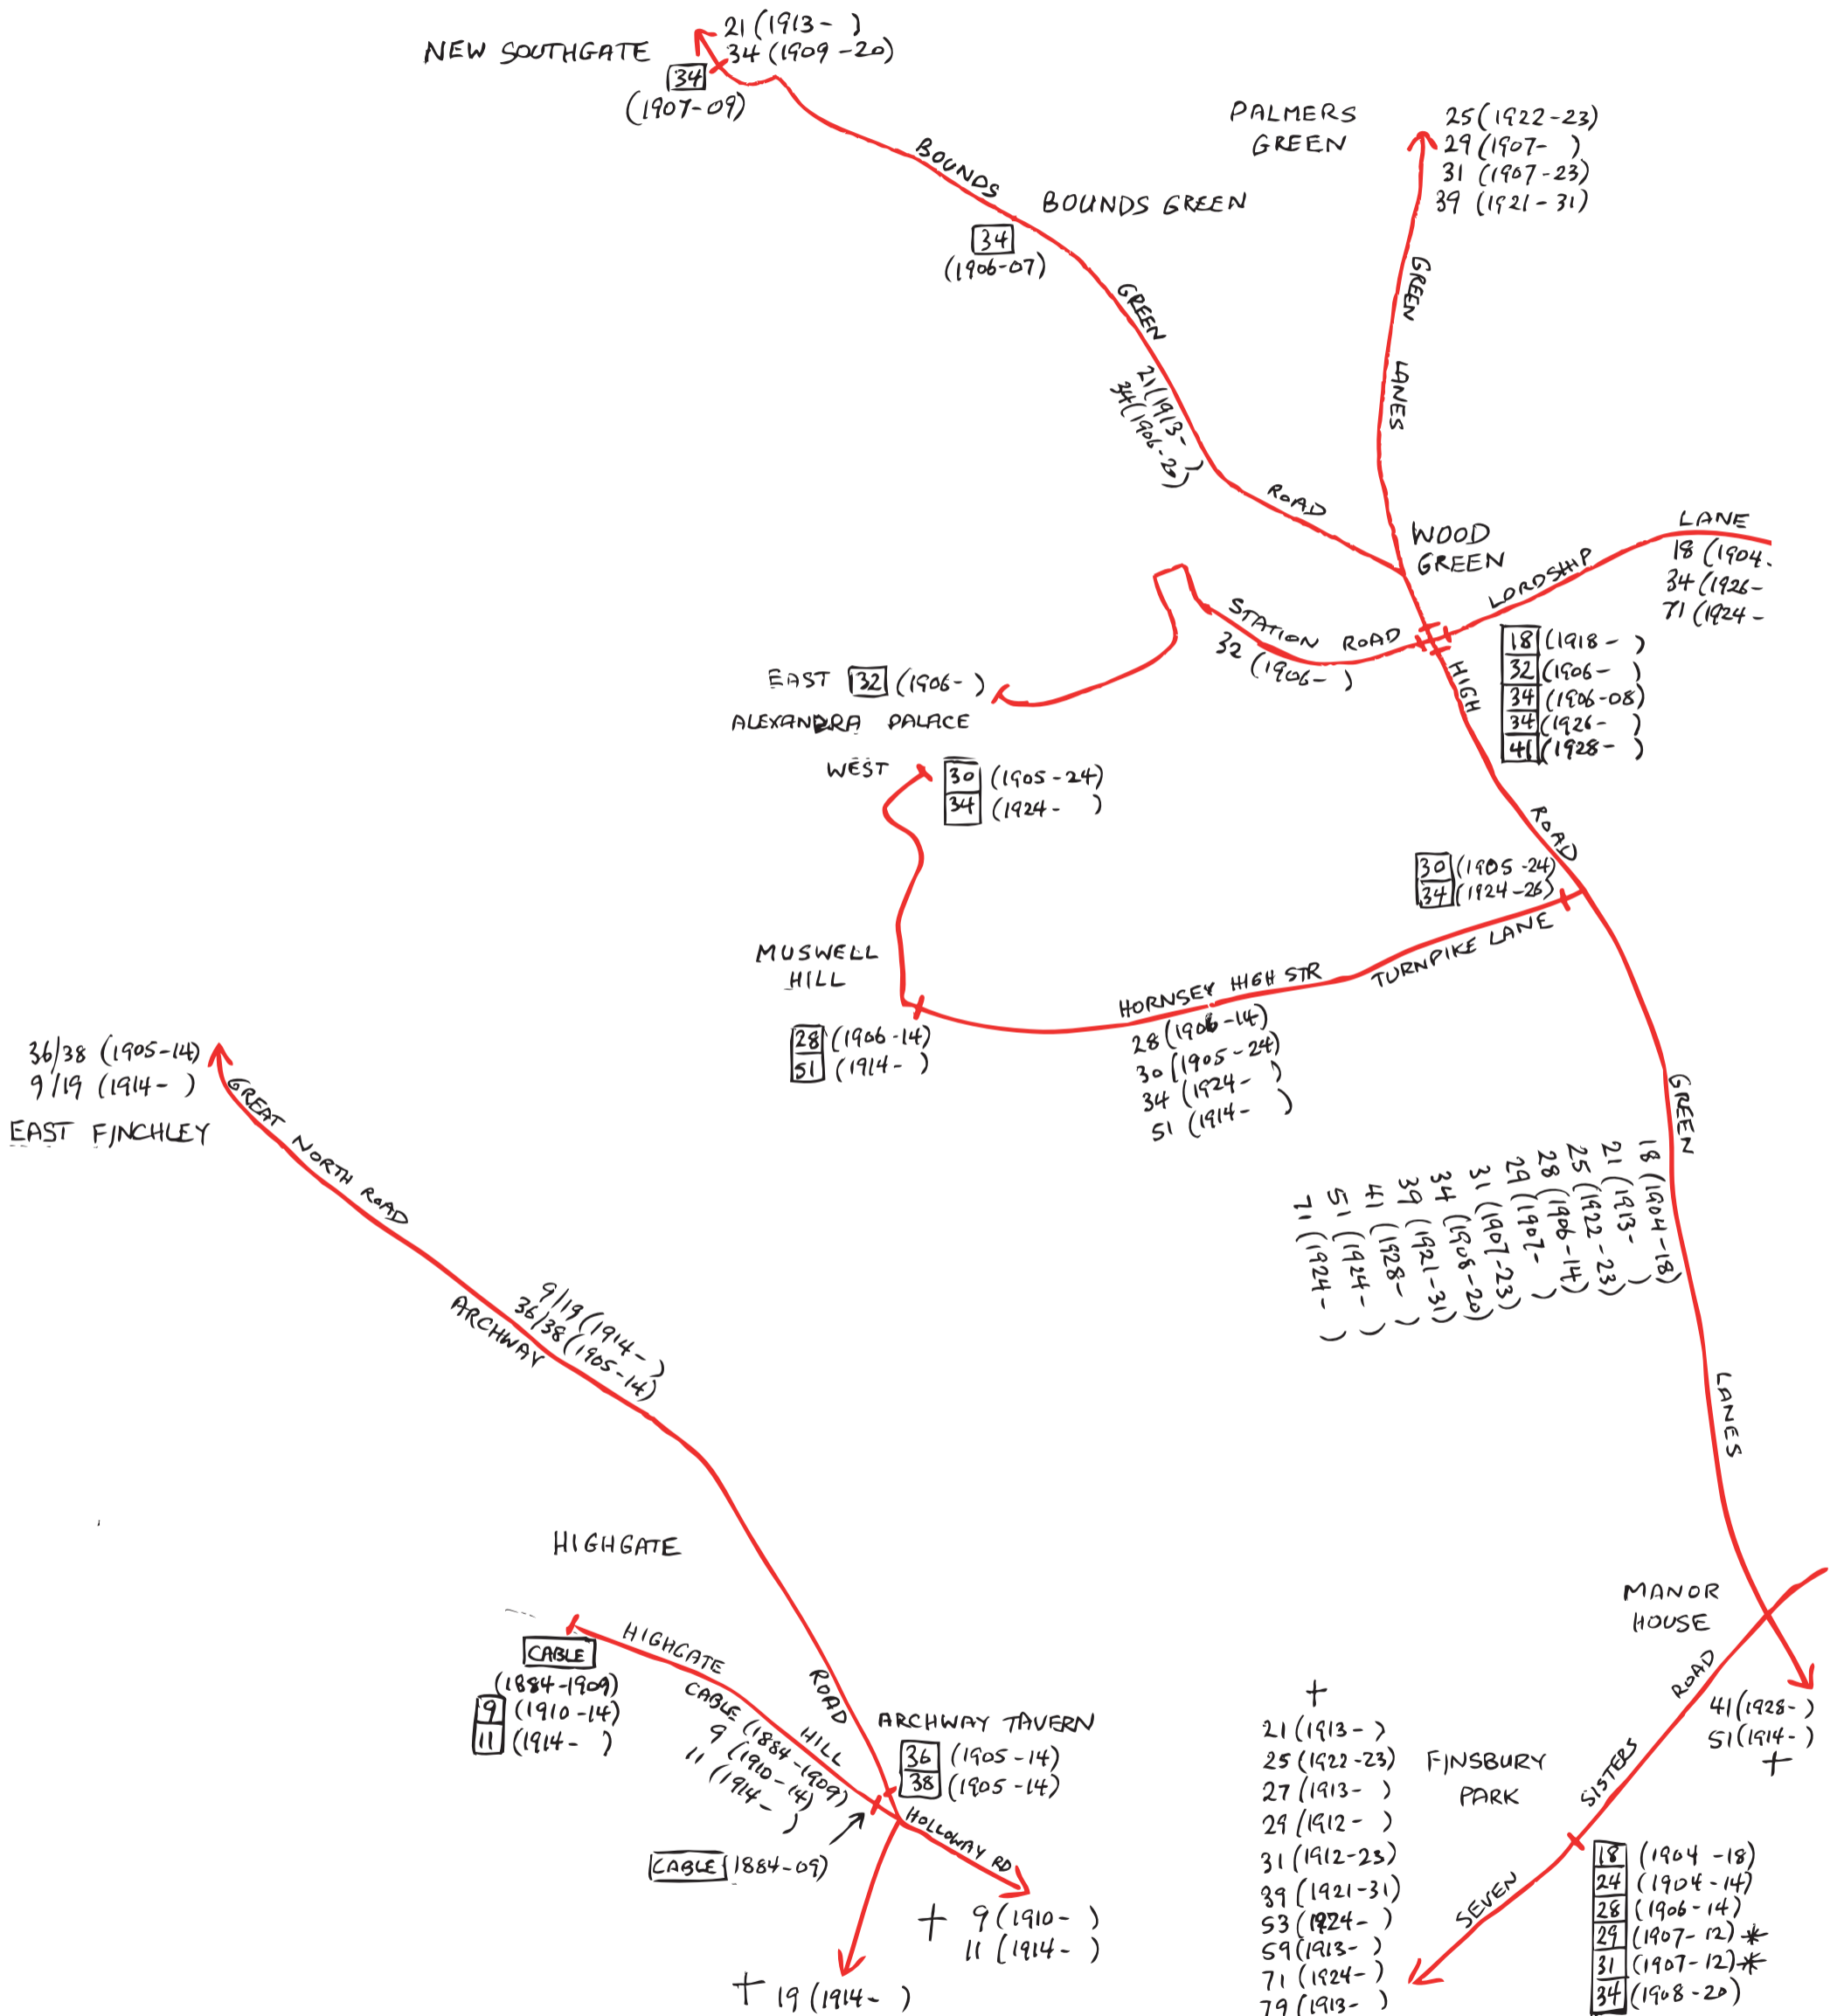

Public Transport in Haringey (West)

Tram Routes to 1933

† Dates are for through services. In most cases services within the LCC area ran at earlier dates

* MET routes terminated here pre-numbering